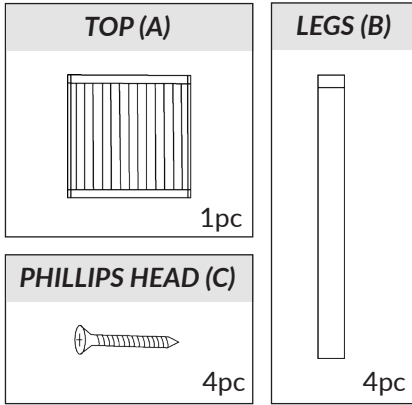

CUBE 800

Tables

PARTS:

NOTES:

We strongly recommend assembling on a flat surface, applying thread lock to the full length of all screws and using a screwdriver.

WARNING:

Take care at all times as there is a risk of being pinched during the connection process.